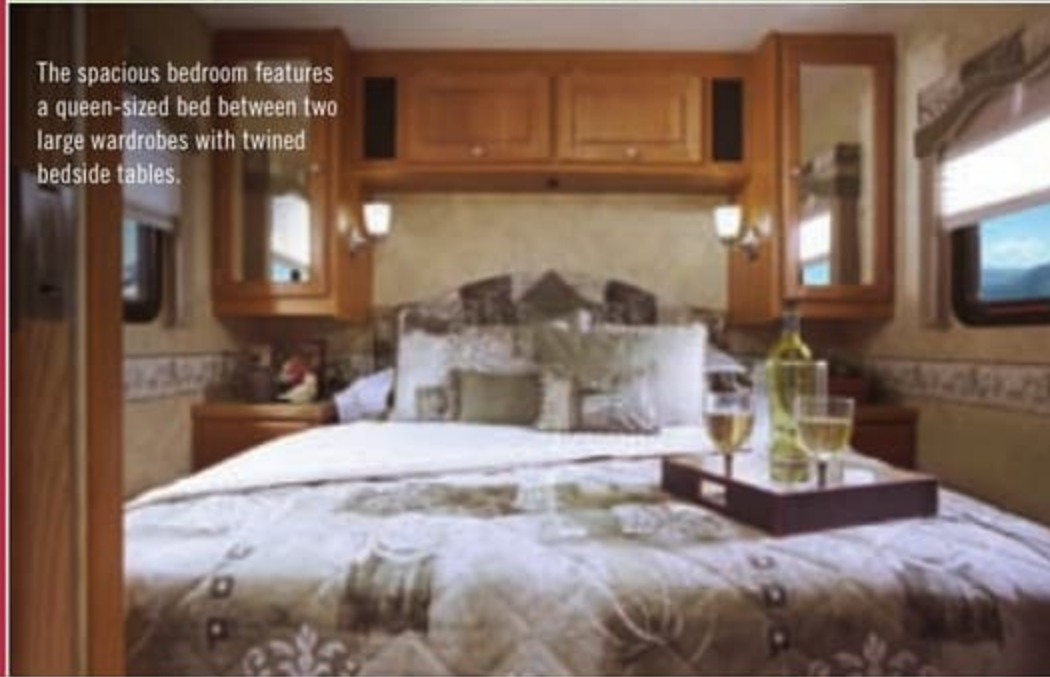

Insulated aluminium baggage doors with gas struts and slam latches allow easy access to Embassy's exterior storage compartments.