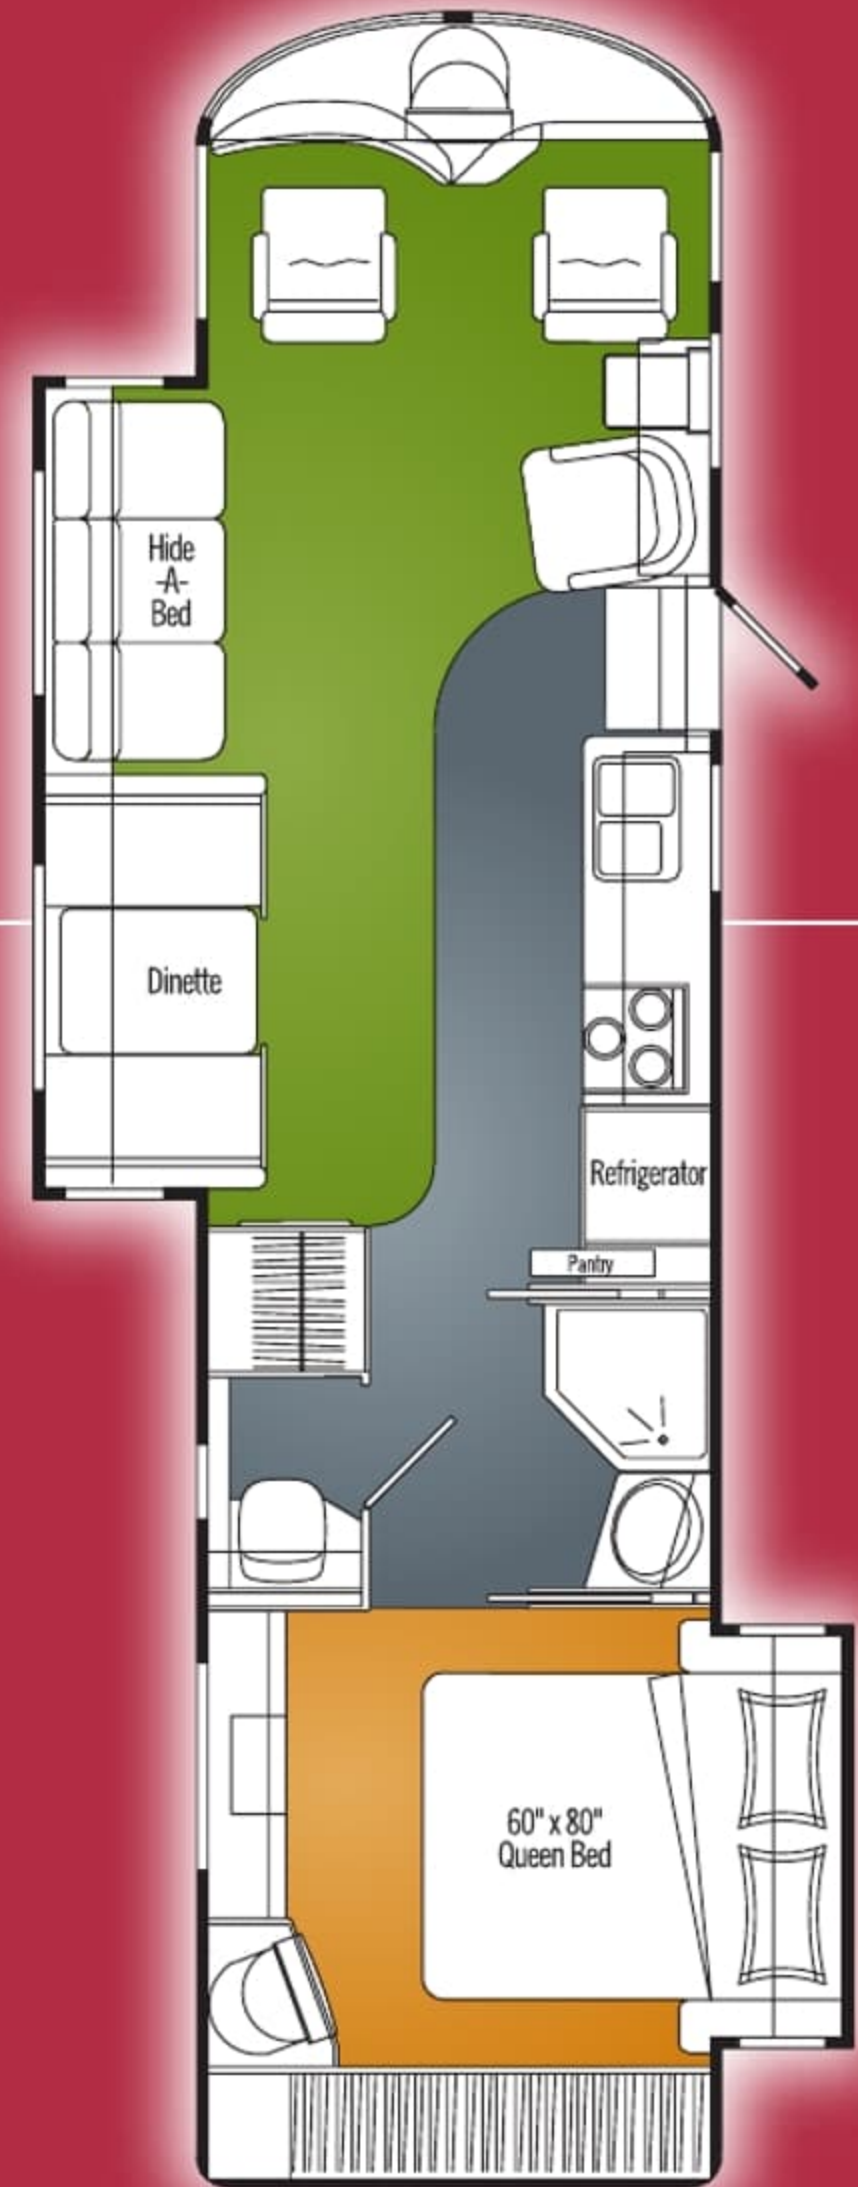

A30G

A34F

A36FB

Carpet Optional Carpet Linoleum

SPECIFICATIONS

EMBASSY 2007	A306	A34F	A36FB
GVWR – lb. (kg)	18,000 (8 164)	20,700 (9 392)	20,700 (9 392)
UVW – lb. (kg)	15,211 (6 902)	16,395 (7 439)	17,228 (7 817)
NCC – lb. (kg)	2,789 (1 262)	4,305 (1 953)	3,472 (1 575)
Wheelbase – in. (mm)	190 (4 826)	228 (5 791)	228 (5 791)
Length* – ft. (mm)	31' 1" (9 476)	34' 7" (10 541)	36' 2" (11 022)
Width – ft. (mm)	8' 4" (2 534)	8' 4" (2 534)	8' 4" (2 534)
Height – ft. (mm)	11' 9" (3 581)	11' 9" (3 581)	11' 9" (3 581)
Water Tank Capacity – U.S. gal. (L)	49 (186)	76 (285)	76 (285)
Holding Tank Capacity – U.S. gal. (L)	78 (295)	78 (295)	78 (295)
Fuel Capacity – U.S. gal. (L)	75 (284)	75 (284)	75 (284)
Propane Capacity – U.S. gal. (L)	25.3 (95.8)	25.3 (95.8)	25.3 (95.8)