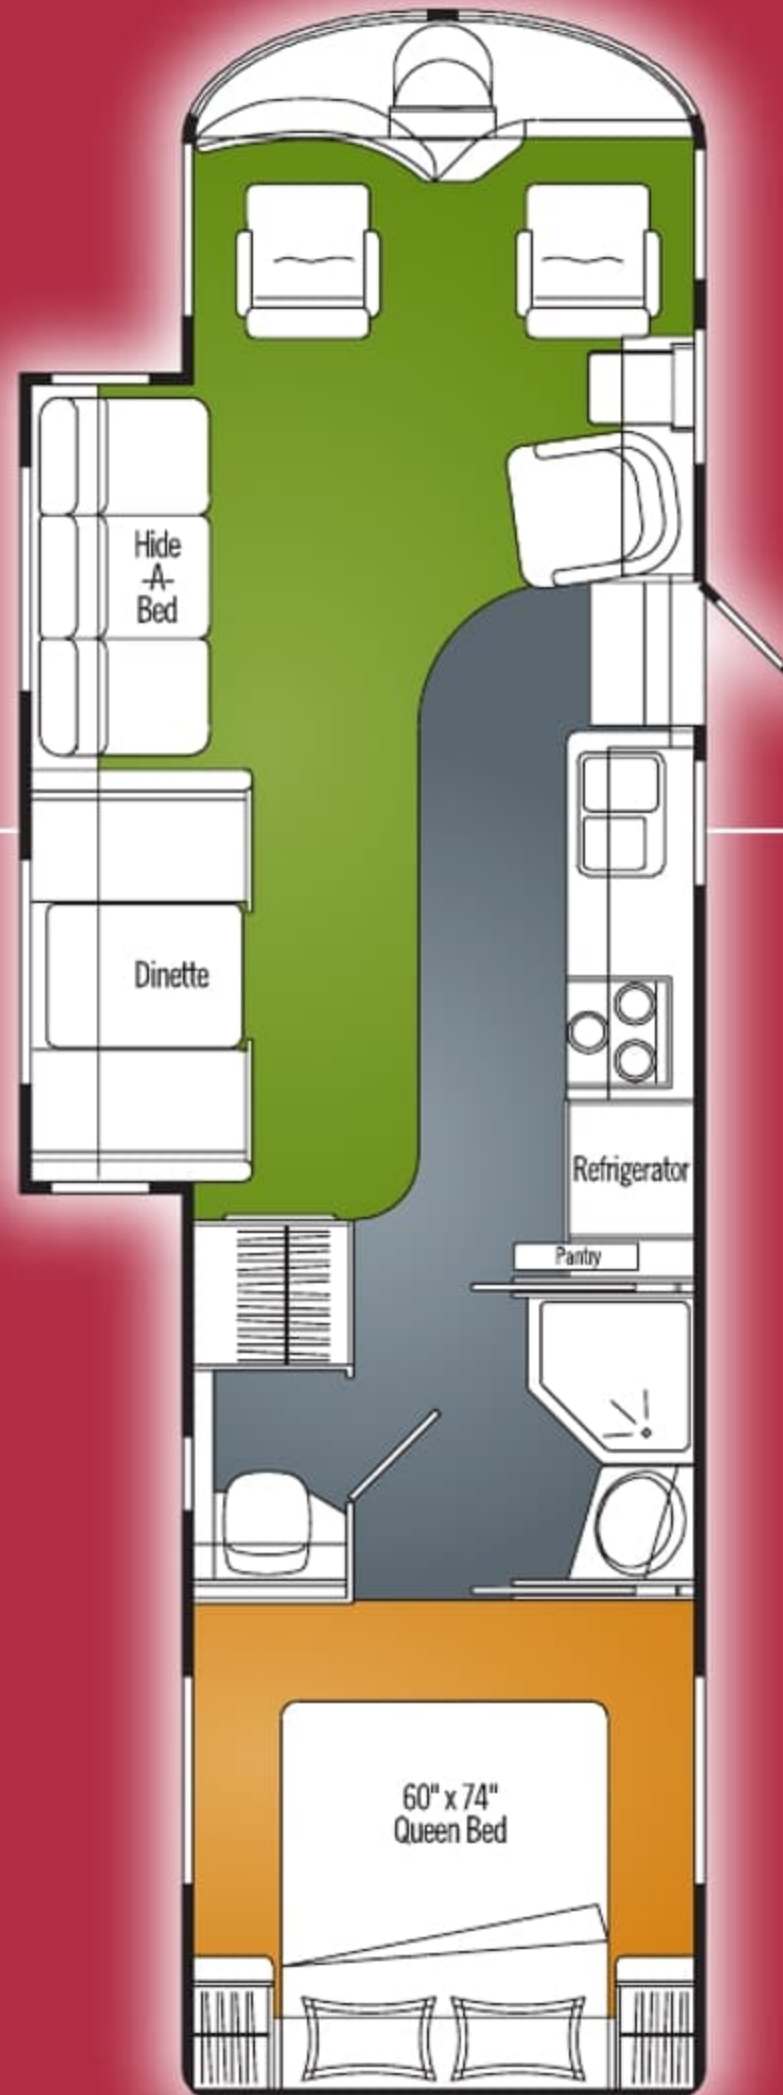

A30G

A34F

A36FB

Carpet Optional Carpet Linoleum

SPECIFICATIONS

EMBASSY 2007	A306	A34F	A36FB
GVWR – lb. (kg)	18,000 (8 164)	20,700 (9 392)	20,700 (9 392)
UVW – lb. (kg)	15,211 (6 902)	16,395 (7 439)	17,228 (7 817)
NCC – lb. (kg)	2,789 (1 262)	4,305 (1 953)	3,472 (1 575)
Wheelbase – in. (mm)	190 (4 826)	228 (5 791)	228 (5 791)
Length* – ft. (mm)	31' 1" (9 476)	34' 7" (10 541)	36' 2" (11 022)
Width – ft. (mm)	8' 4" (2 534)	8' 4" (2 534)	8' 4" (2 534)
Height – ft. (mm)	11' 9" (3 581)	11' 9" (3 581)	11' 9" (3 581)
Water Tank Capacity – U.S. gal. (L)	49 (186)	76 (285)	76 (285)
Holding Tank Capacity – U.S. gal. (L)	78 (295)	78 (295)	78 (295)
Fuel Capacity – U.S. gal. (L)	75 (284)	75 (284)	75 (284)
Propane Capacity – U.S. gal. (L)	25.3 (95.8)	25.3 (95.8)	25.3 (95.8)